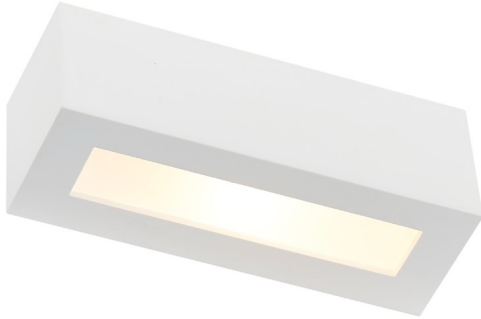

DESOTA GYPSUM INDOOR WALL LIGHT

Note: Dimensions are only a guide and may vary due to manufacturing variations.

LIGHT SOURCE

Voltage Input

240V

Total Wattage (max)

9

Globe Type

G9

Globe / Light Source qty

1

Globe / Light Source included

No

Dimmable

Globe Dependant

SPECIFICATIONS

Height Adjustable?

No

COLOUR AND MATERIAL

Fixture Material

Gypsum

Fixture Finish

Matte

PRODUCT DIMENSIONS