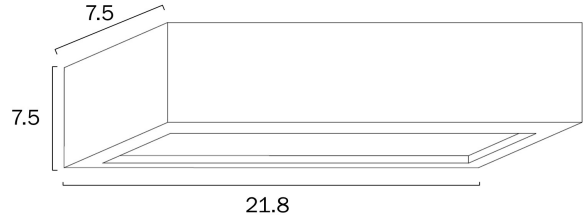

DESOTA GYPSUM INDOOR WALL LIGHT

Note: Dimensions are only a guide and may vary due to manufacturing variations.

LIGHT SOURCE

Voltage Input

240V

Total Wattage (max)

9

Globe Type

Fixture Weight (Kg)

1.083

Fixture Projection (cm)

7.5

Fixture Width (cm)

21.8

Fixture Height (cm)

7.5