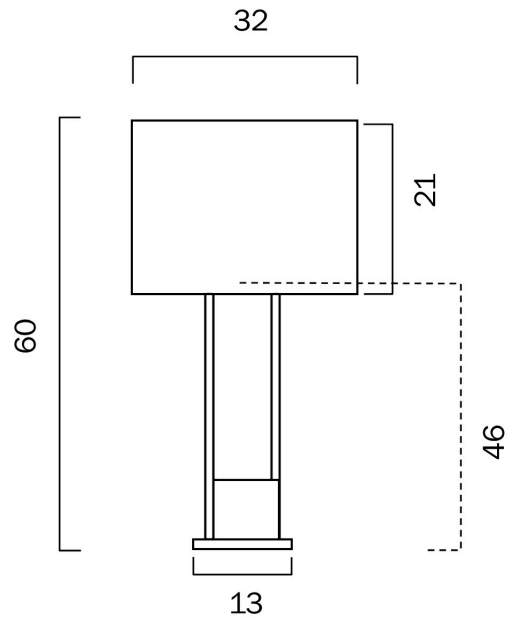

DESIRE TABLE LAMP

LIGHT SOURCE

Voltage Input

240V

Total Wattage (max)

25

Globe Type

E27

Globe / Light Source qty

1

Globe / Light Source included

No

Dimmable

Globe Dependant

SPECIFICATIONS

Lead and Plug

Fixture Material

Marble,Metal,Fabric

PRODUCT DIMENSIONS

Fixture Height (cm)

60

Fixture Diameter (cm)

32

Cable Length (cm)