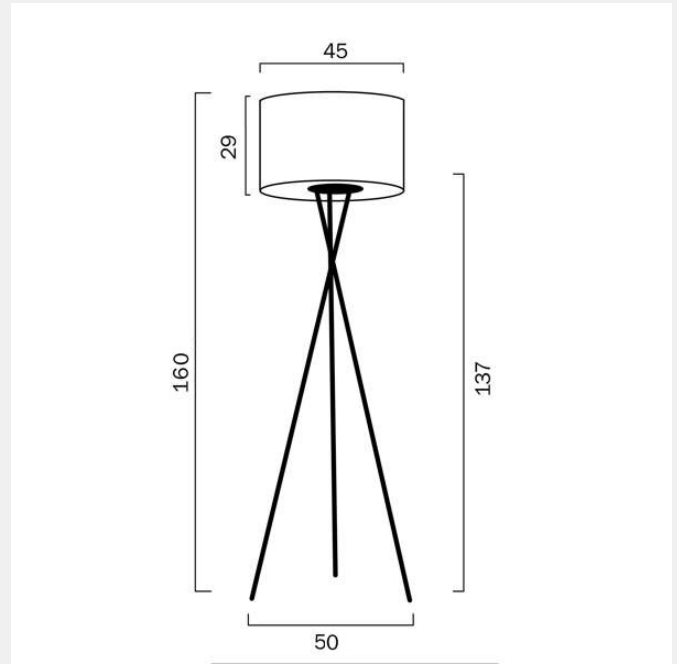

DENISE FLOOR LAMP

LIGHT SOURCE

Voltage Input

240V

Total Wattage (max)

25

Globe Type

E27

CLASS II – DOUBLE INSULATED, EARTH NOT REQUIRED

COLOUR AND MATERIAL

Fixture Material

Iron,Fabric

PRODUCT DIMENSIONS

Fixture Weight (Kg)

3

Fixture Height (cm)

160

Fixture Diameter (cm)

50

Cable Length (cm)

200 (50+Foot Switch+150)

WARRANTY

Replacement Warranty

*3 Years