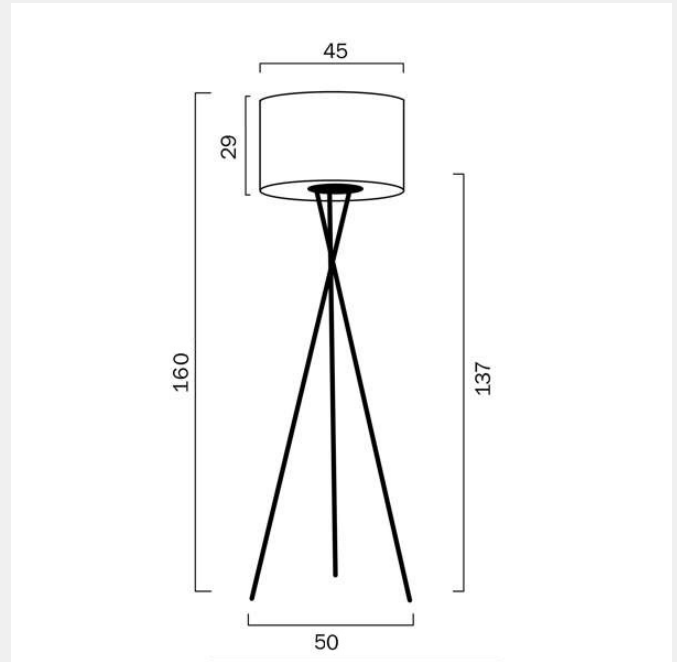

DENISE FLOOR LAMP

LIGHT SOURCE

Voltage Input

240V

Total Wattage (max)

25

Globe Type

E27

CLASS II – DOUBLE INSULATED, EARTH NOT REQUIRED

COLOUR AND MATERIAL

Fixture Material

Iron,Fabric

PRODUCT DIMENSIONS

Fixture Weight (Kg)

3

Fixture Height (cm)

160

Fixture Diameter (cm)

50

Cable Length (cm)

200 (50+Foot Switch+150)

WARRANTY

Replacement Warranty

*3 Years