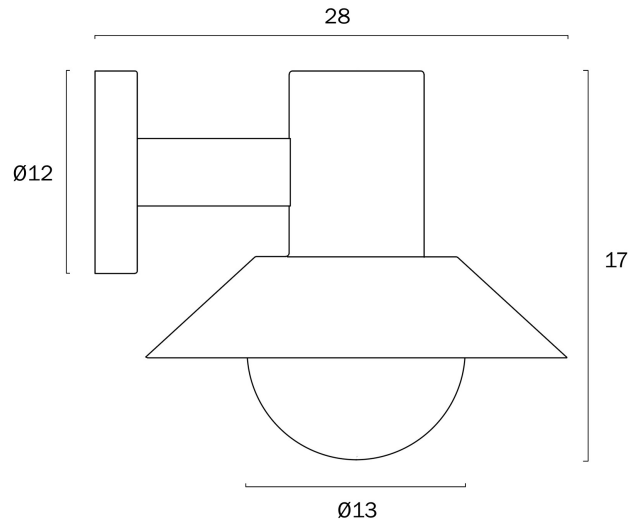

DELORE EXTERIOR WALL LIGHT

Note: Dimensions are only a guide and may vary due to manufacturing variations.

LIGHT SOURCE

Voltage Input

240V

Total Wattage (max)

25

Globe Type

Fixture Weight (Kg)

1.1

Fixture Projection (cm)

28

Fixture Height (cm)

17

WARRANTY

Replacement Warranty