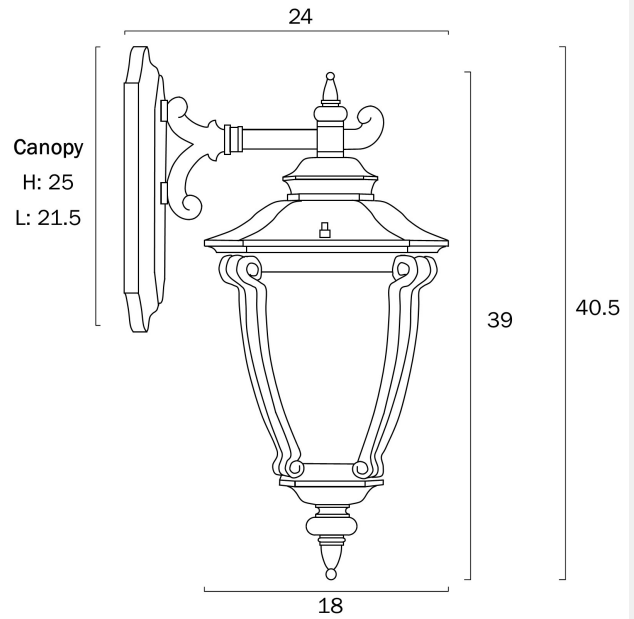

DELFINO EXTERIOR WALL LIGHT

Note: Dimensions are only a guide and may vary due to manufacturing variations.

LIGHT SOURCE

Voltage Input

240V

Total Wattage (max)

25

Globe Type

E27

Globe / Light Source qty

1

Globe / Light Source included

No

Dimmable

Globe Dependant

SPECIFICATIONS

COLOUR AND MATERIAL

Fixture Material

Aluminium,Glass

Fixture Finish

Brushed

PRODUCT DIMENSIONS

Fixture Weight (Kg)

2.1

Fixture Projection (cm)

24

Fixture Height (cm)

40.5

Fixture Width (cm)

18

WARRANTY

Replacement Warranty