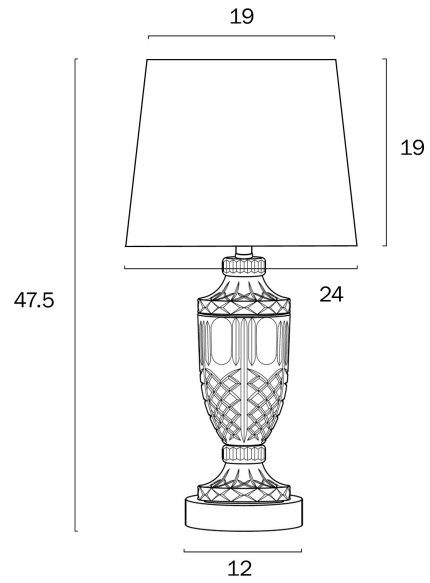

DEBDEN TABLE LAMP (EXCLUSIVE)

Note: Dimensions are only a guide and may vary due to manufacturing variations.

LIGHT SOURCE

Voltage Input

240V

Total Wattage (max)

25

Globe Type

E27

Globe / Light Source qty

1

Globe / Light Source included

No

Dimmable

Globe Dependant

SPECIFICATIONS

COLOUR AND MATERIAL

Fixture Material

Iron,Glass,Fabric

PRODUCT DIMENSIONS

Fixture Weight (Kg)

1.9

Fixture Height (cm)

47.5

Fixture Diameter (cm)

24

Cable Length (cm)

180 (30+Inline Switch+150)

WARRANTY

Replacement Warranty

*3 Years

CARE