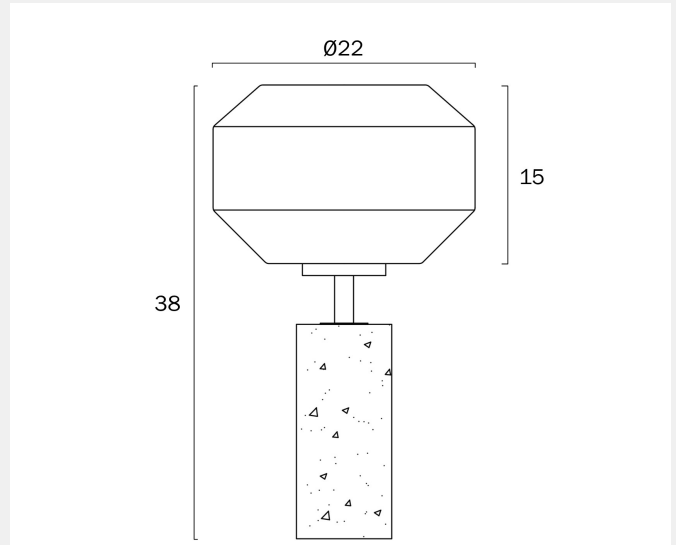

## DEANA TABLE LAMP

Note: Dimensions are only a guide and may vary due to manufacturing variations.

### LIGHT SOURCE

**Voltage Input**

240V

**Total Wattage (max)**

25

**Globe Type**

E27

**Globe / Light Source qty**

### PRODUCT DIMENSIONS

**Fixture Weight (Kg)**

3.27

**Fixture Height (cm)**

38

**Fixture Diameter (cm)**

22

**Cable Length (cm)**