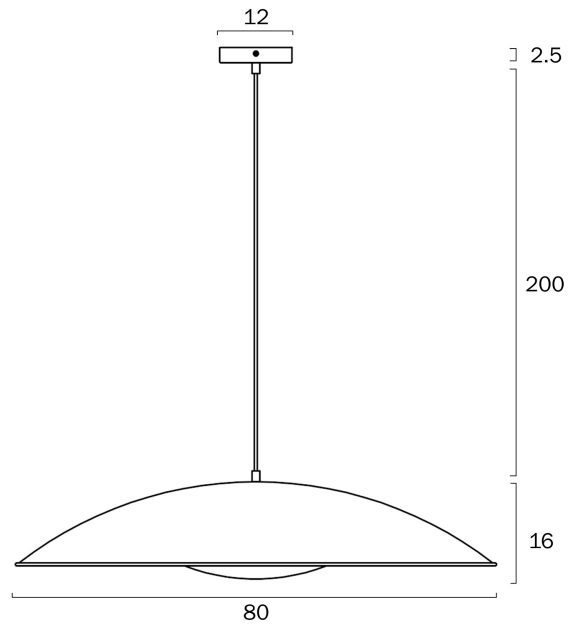

DAXIA 80CM PENDANT LIGHT LARGE

Note: Dimensions are only a guide and may vary due to manufacturing variations.

LIGHT SOURCE

Voltage Input

240V

Total Wattage (max)

25

Globe Type

4

Telbix.

Fixture Diameter (cm)

80

Fixture Height (cm)

16

Suspension Length (cm)

200