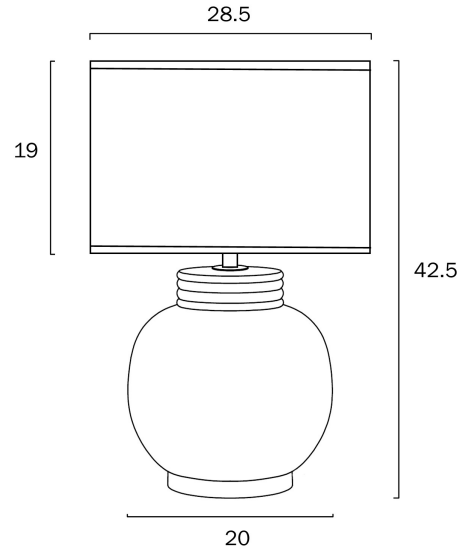

DAVILA CERAMIC TABLE LAMP

Note: Dimensions are only a guide and may vary due to manufacturing variations.

LIGHT SOURCE

Voltage Input

240V

Total Wattage (max)

25

Globe Type

E27

Globe / Light Source qty

1

Globe / Light Source included

No

Dimmable

Globe Dependant

SPECIFICATIONS

Fixture Height (cm)

42.5

Fixture Diameter (cm)

28.5

Cable Length (cm)

180 (30+Inline Switch+150)

WARRANTY

Replacement Warranty