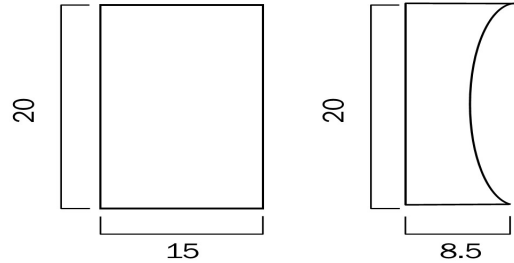

## DASH UP-DOWN EXTERIOR LED WALL LIGHT

### LIGHT SOURCE

**Voltage Input**

240V

**Total Wattage (max)**

14

**Wattage**

7

**Globe Type**

## PRODUCT DIMENSIONS

---

**Fixture Projection (cm)**

8.5

**Fixture Height (cm)**

20

**Fixture Length (cm)**

10.5