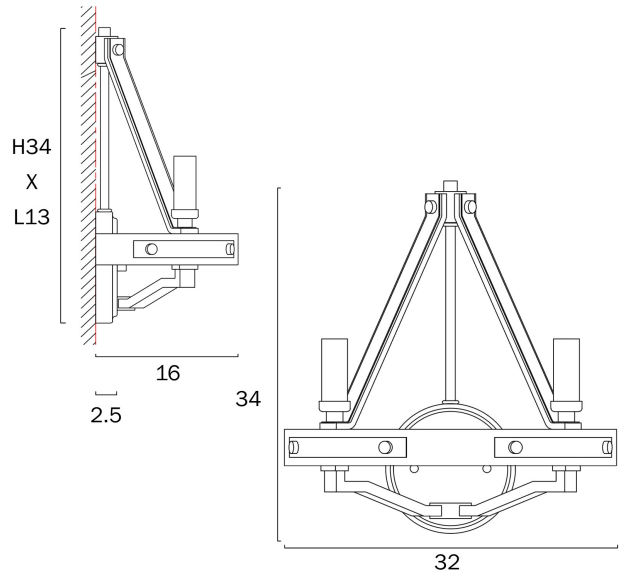

## DARIEN WALL LIGHT

Note: Dimensions are only a guide and may vary due to manufacturing variations.

### LIGHT SOURCE

**Voltage Input**

240V

**Total Wattage (max)**

50

**Wattage**

25

**Globe Type**

### PRODUCT DIMENSIONS

**Fixture Weight (Kg)**

1.3

**Fixture Projection (cm)**

16

**Fixture Width (cm)**

32

**Fixture Height (cm)**