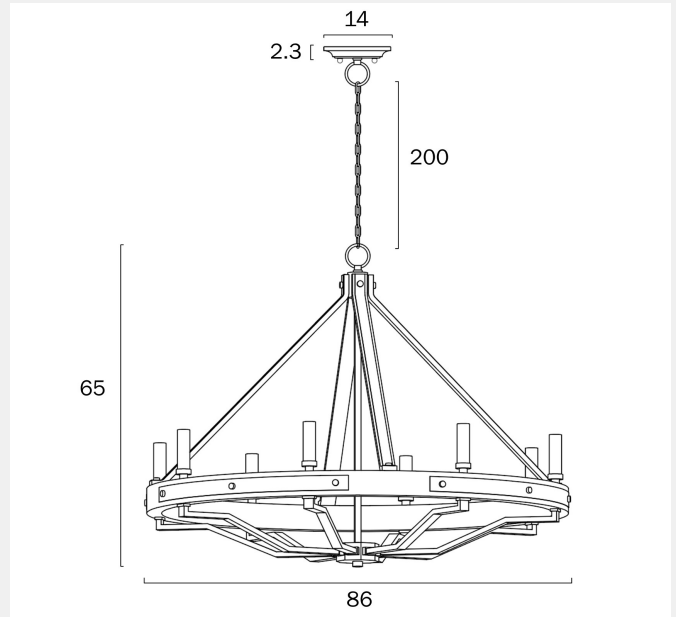

## DARIEN 8 PENDANT LIGHT

Note: Dimensions are only a guide and may vary due to manufacturing variations.

### LIGHT SOURCE

**Voltage Input**

240V

**Total Wattage (max)**

200

**Wattage**

25

**Globe Type**

### PRODUCT DIMENSIONS

**Fixture Weight (Kg)**

8.57

## Fixture Diameter (cm)

86