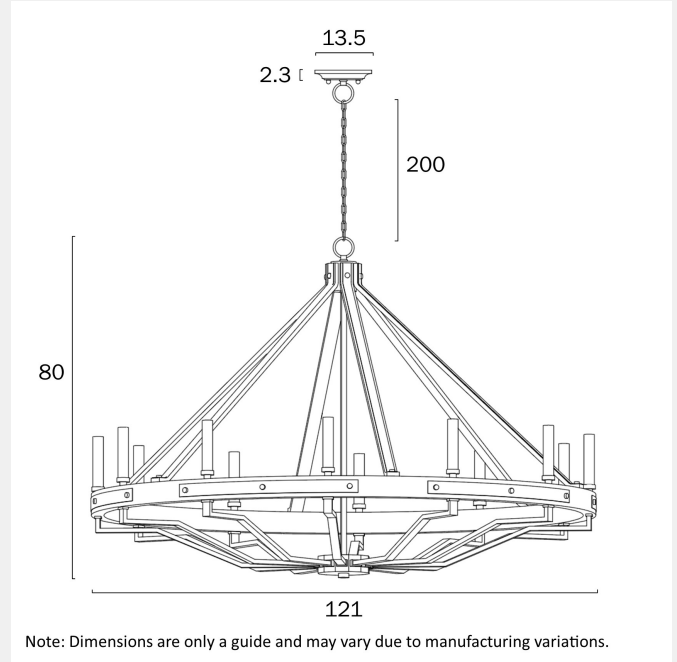

DARIEN 12 PENDANT LIGHT

LIGHT SOURCE

Voltage Input

240V

Total Wattage (max)

300

Wattage

25

Globe Type

E14

Globe / Light Source qty

12

Globe / Light Source included

No

Dimmable

Globe Dependant

SPECIFICATIONS

Lead and Plug

No

IP rating

IP20

Suspension Type

Chain

Height Adjustable?

Yes

Mounting

Surface

Electrical Protection

CLASS I - HIGH VOLTAGE, EARTH REQUIRED

COLOUR AND MATERIAL

Fixture Material

Wood,Iron

Fixture Finish

Wood Tones

WARRANTY

Replacement Warranty

*3 Years

PRODUCT DIMENSIONS

Fixture Weight (Kg)

13.6