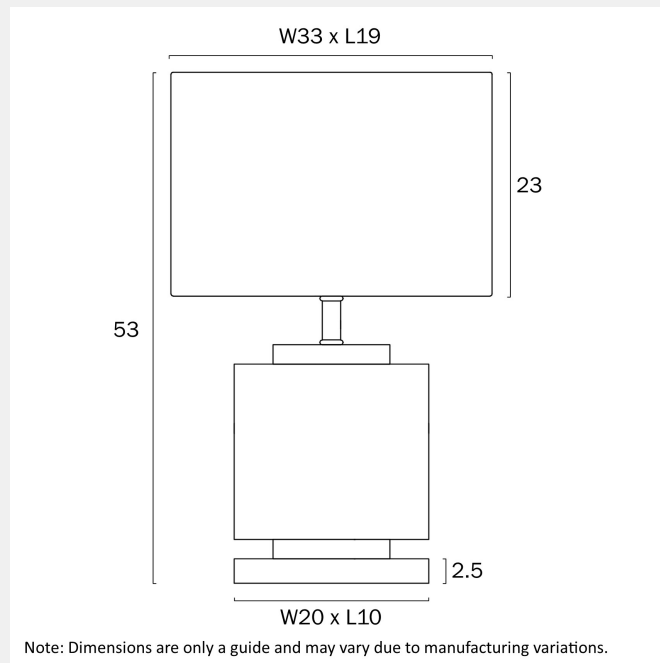

DANA TABLE LAMP

LIGHT SOURCE

Voltage Input

240V

Total Wattage (max)

25

Globe Type

E27

Fixture Material

Iron,Marble,Fabric

Fixture Finish

Polished

PRODUCT DIMENSIONS

Fixture Weight (Kg)

4.1

Fixture Height (cm)

53

Fixture Length (cm)

19

Fixture Width (cm)

33

Cable Length (cm)

180 (30+Inline Switch+150)

WARRANTY