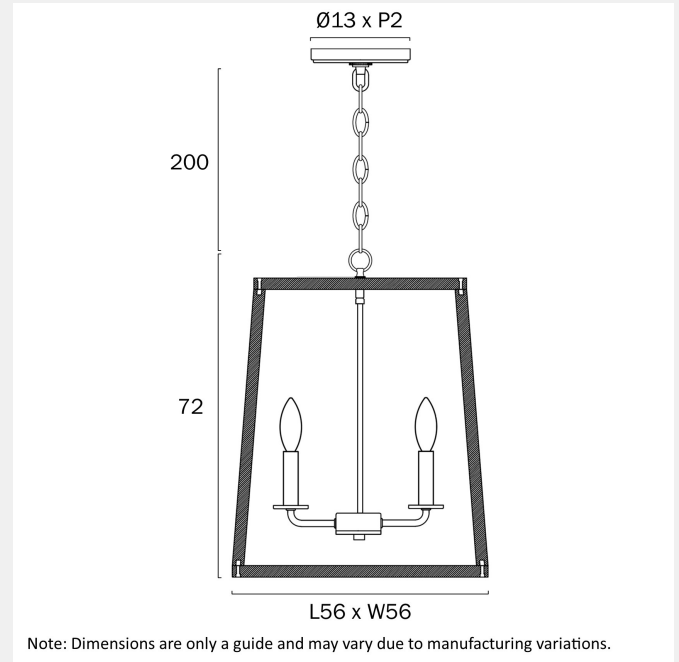

DALTON 6 PENDANT LIGHT

LIGHT SOURCE

Voltage Input

240V

Total Wattage (max)

150

Wattage

25

SPECIFICATIONS

Lead and Plug

No

IP rating

IP20

Height Adjustable?

Yes

Raked Ceiling Compatible

Telbix.

Fixture Height (cm)

72

Fixture Length (cm)

56

Fixture Width (cm)

56

Suspension Length (cm)