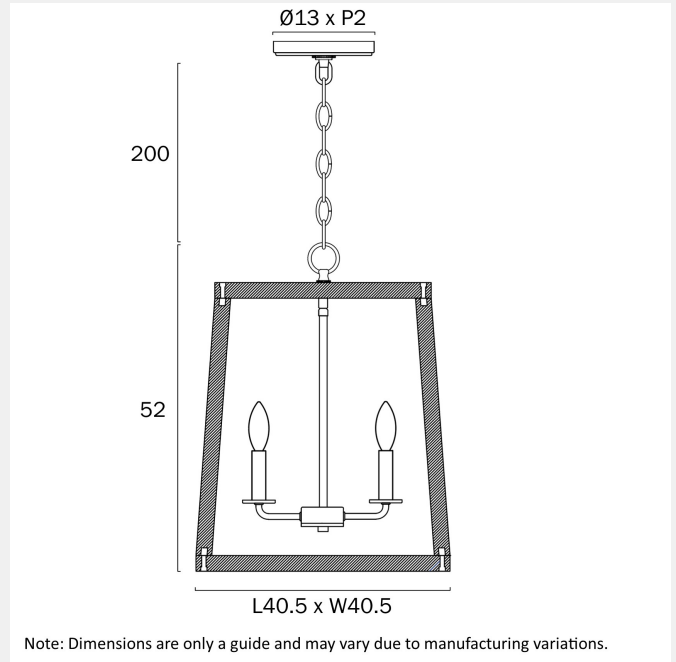

DALTON 4 PENDANT LIGHT

LIGHT SOURCE

Voltage Input

240V

Total Wattage (max)

100

Wattage

25

SPECIFICATIONS

Lead and Plug

No

IP rating

IP20

Height Adjustable?

Yes

Raked Ceiling Compatible

Telbix.

Fixture Height (cm)

52

Fixture Length (cm)

40.5

Fixture Width (cm)

40.5

Suspension Length (cm)