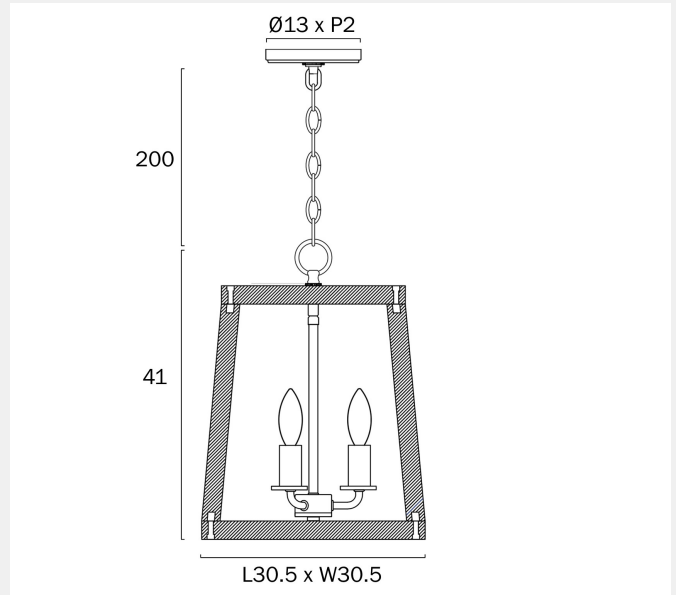

## DALTON 3 PENDANT LIGHT

Note: Dimensions are only a guide and may vary due to manufacturing variations.

### LIGHT SOURCE

**Voltage Input**

240V

**Total Wattage (max)**

75

**Wattage**

25

**Globe Type**

### PRODUCT DIMENSIONS

**Fixture Weight (Kg)**

2.7

## Fixture Width (cm)

30.5