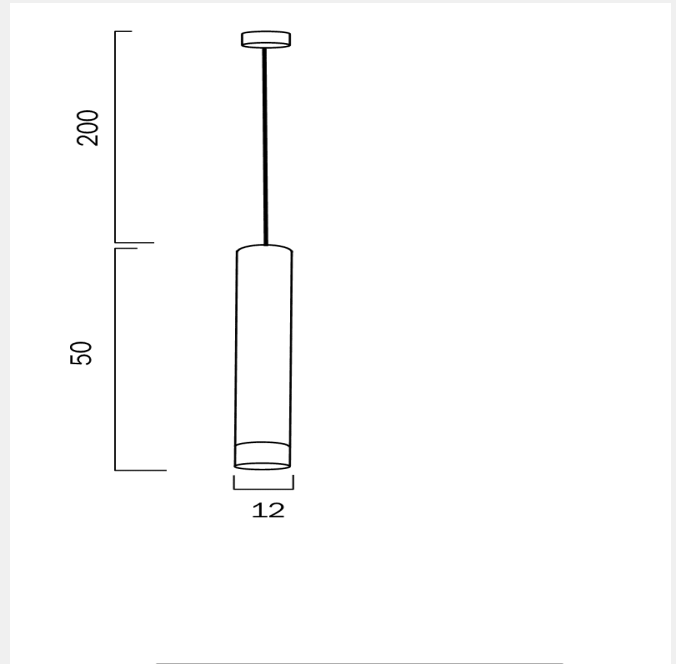

## DAKOTA PENDANT LIGHT

### LIGHT SOURCE

**Voltage Input**

240V

**Total Wattage (max)**

5

**Globe Type**

GU10

**Globe / Light Source qty**

1

**Globe / Light Source included**

Yes

**Color Kelvin**

3000k

**Color Temperature**

Warm White

**Dimmable**

## PRODUCT DIMENSIONS

Fixture Weight (Kg)

2

Fixture Diameter (cm)

12

Fixture Height (cm)

50