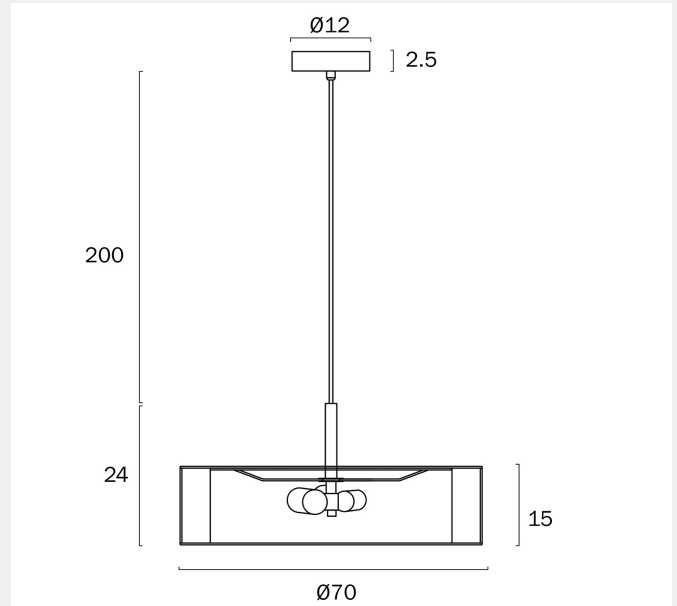

CUSCO 70CM PENDANT LIGHT LARGE

Note: Dimensions are only a guide and may vary due to manufacturing variations.

LIGHT SOURCE

Voltage Input

240V

Total Wattage (max)

75

Wattage

Globe Dependant

SPECIFICATIONS

Lead and Plug

No

IP rating

IP20

Suspension Type

Cable

Replacement Warranty

*3 Years

PRODUCT DIMENSIONS

Fixture Weight (Kg)

4.8

Fixture Diameter (cm)

70

Fixture Height (cm)