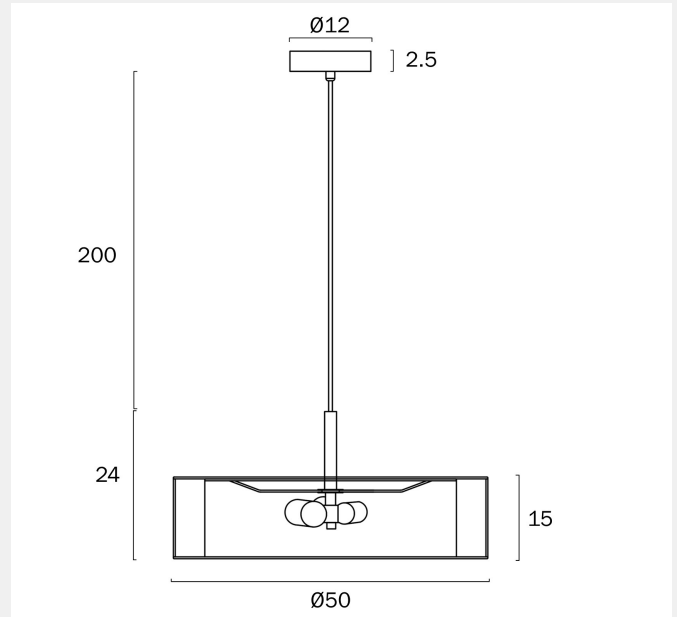

CUSCO 50CM PENDANT LIGHT SMALL

Note: Dimensions are only a guide and may vary due to manufacturing variations.

LIGHT SOURCE

Voltage Input

240V

Total Wattage (max)

75

Wattage

Globe Dependant

SPECIFICATIONS

Lead and Plug

No

IP rating

IP20

Suspension Type

Cable

Replacement Warranty

*3 Years

PRODUCT DIMENSIONS

Fixture Weight (Kg)

2.9

Fixture Diameter (cm)

50

Fixture Height (cm)