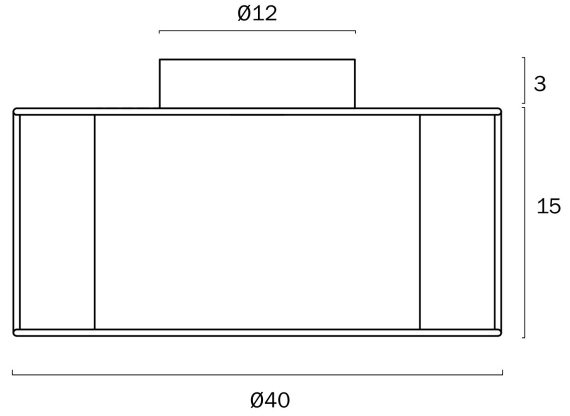

CUSCO 40CM BATTEN FIX CEILING LIGHT LARGE

Note: Dimensions are only a guide and may vary due to manufacturing variations.

LIGHT SOURCE

Globe Type

B22

Globe / Light Source qty

1

Globe / Light Source included

Natural, White, Frost

PRODUCT DIMENSIONS

Fixture Weight (Kg)

1.85

Fixture Projection (cm)

18

Fixture Diameter (cm)

40