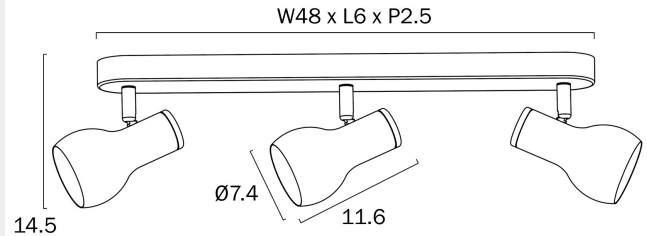

CURTIS 3 LIGHT CEILING SPOTLIGHT

Note: Dimensions are only a guide and may vary due to manufacturing variations.

LIGHT SOURCE

Voltage Input

240V

Total Wattage (max)

18

Globe Type

Fixture Weight (Kg)

0.94

Fixture Projection (cm)

14.5

Fixture Length (cm)

48

Fixture Width (cm)

7.4