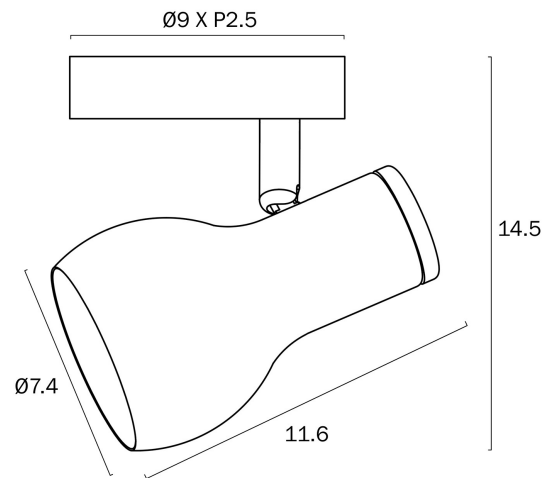

CURTIS 1 LIGHT WALL SPOTLIGHT

Note: Dimensions are only a guide and may vary due to manufacturing variations.

LIGHT SOURCE

Voltage Input

240V

Total Wattage (max)

6

Globe Type

Fixture Weight (Kg)

0.28

Fixture Projection (cm)

14.5

Fixture Diameter (cm)

9

Fixture Length (cm)

11.6