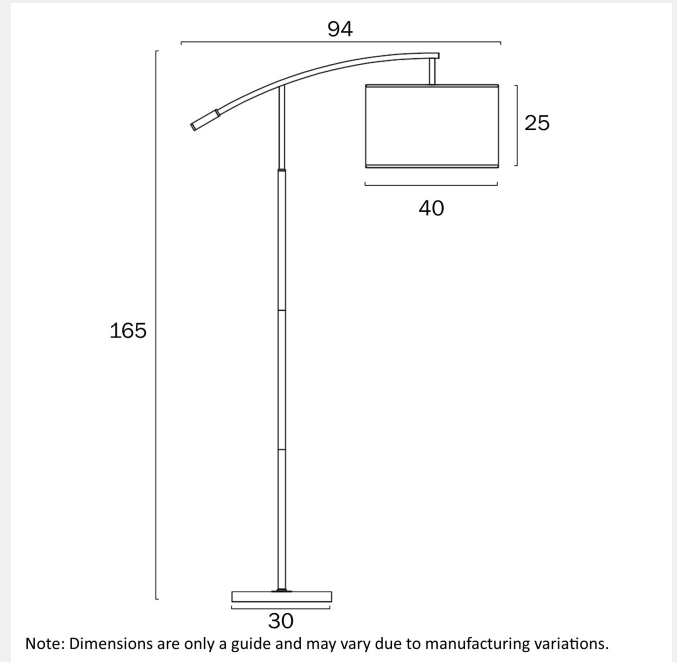

CRUZ FLOOR LAMP

LIGHT SOURCE

Voltage Input

240V

Total Wattage (max)

25

Globe Type

E27

Globe / Light Source qty

1

Globe / Light Source included

No

Dimmable

Globe Dependant

SPECIFICATIONS

Lead and Plug

Yes

Switch

Foot Switch

IP rating

IP20

Height Adjustable?

No

Electrical Protection

CLASS II – DOUBLE INSULATED, EARTH NOT REQUIRED

COLOUR AND MATERIAL

Fixture Material

Marble,Iron,Fabric

Fixture Finish

Satin

PRODUCT DIMENSIONS

Fixture Weight (Kg)

7.5

Fixture Height (cm)

165

Fixture Length (cm)

40

Fixture Width (cm)

94

Cable Length (cm)

200 (50+Foot Switch+150)