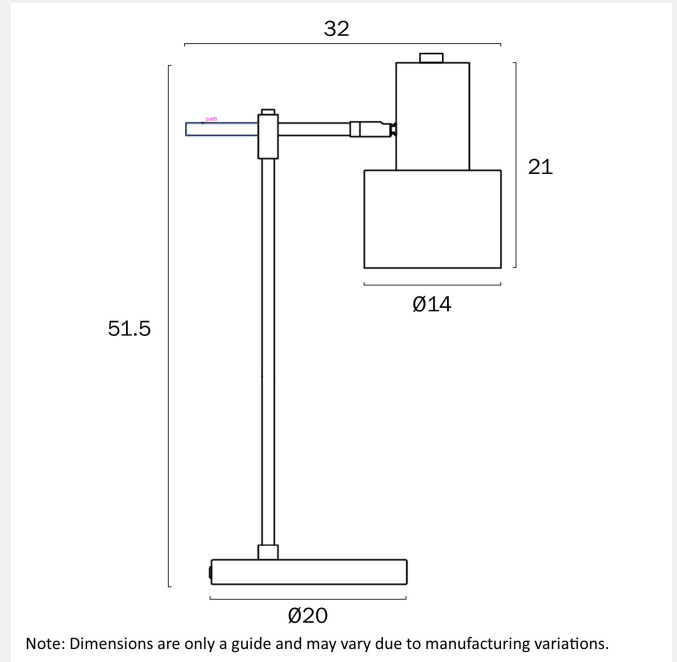

CROSET TABLE LAMP

LIGHT SOURCE

Voltage Input

240V

Total Wattage (max)

25

Globe Type

E27

2.8

Fixture Height (cm)

51.5

Fixture Length (cm)

32

Fixture Width (cm)

20

Cable Length (cm)