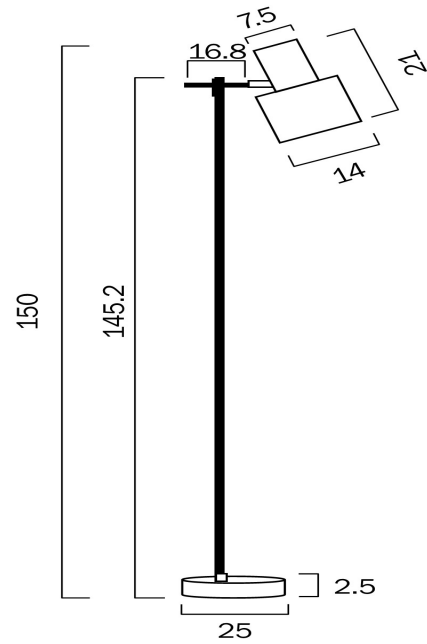

CROSET FLOOR LAMP

LIGHT SOURCE

Voltage Input

240V

Total Wattage (max)

25

Globe Type

E27

Globe / Light Source qty

1

Globe / Light Source included

No

Dimmable

Globe Dependant

SPECIFICATIONS

Lead and Plug

CLASS II - DOUBLE INSULATED, EARTH NOT REQUIRED

COLOUR AND MATERIAL

Fixture Material

Iron

Fixture Finish

Gloss,Matte

PRODUCT DIMENSIONS

Fixture Weight (Kg)

5

Fixture Height (cm)

150

Fixture Diameter (cm)

15

Fixture Length (cm)

25

Fixture Width (cm)