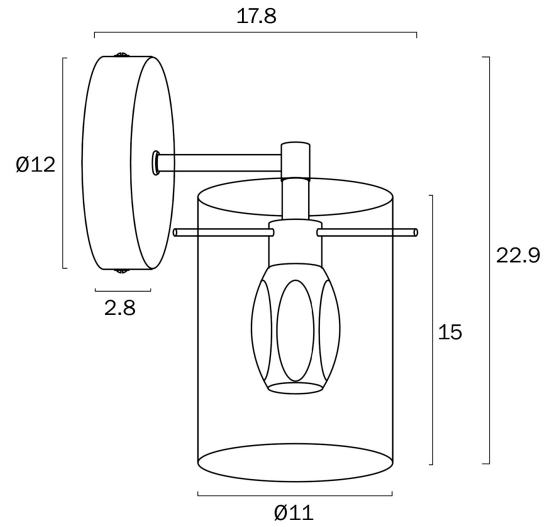

CREVIL WALL LIGHT

Note: Dimensions are only a guide and may vary due to manufacturing variations.

LIGHT SOURCE

Voltage Input

240V

Total Wattage (max)

4

Globe Type

LED integrated SMD

Globe / Light Source qty

1

Globe / Light Source included

Yes

Color Kelvin

4000k

Color Temperature

COLOUR AND MATERIAL

Fixture Material

Iron, Glass

PRODUCT DIMENSIONS

Fixture Weight (Kg)

0.4

Fixture Projection (cm)

17.8

Fixture Width (cm)

12

telbix.

Fixture Height (cm)

22.9

WARRANTY

Replacement Warranty

*3 Years