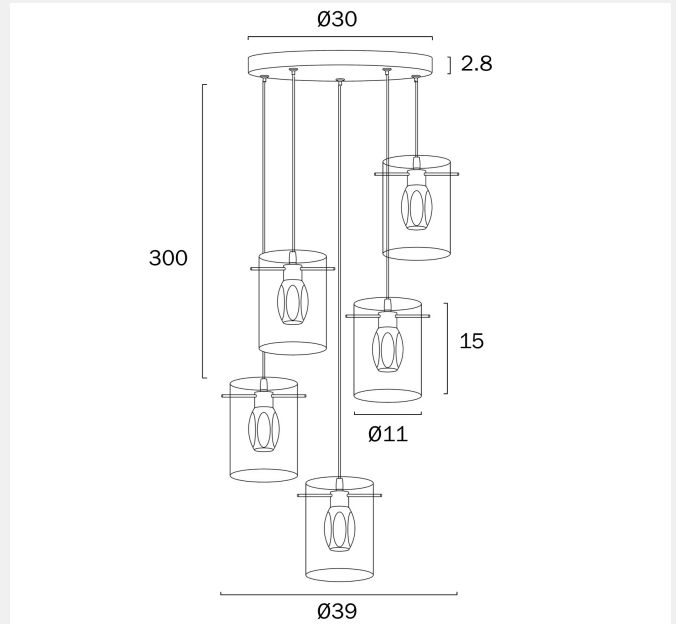

CREVIL 5 PENDANT LIGHT

Note: Dimensions are only a guide and may vary due to manufacturing variations.

VARIANTS

[CREVIL PE5-AGAM] CREVIL 5
PENDANT LIGHT (ANTIQUE
GOLD)

9329501080269

[CREVIL PE5-BKSM] CREVIL 5
PENDANT LIGHT (BLACK)

9329501080252

Find CREVIL 5 PENDANT LIGHT on
www.telbix.com