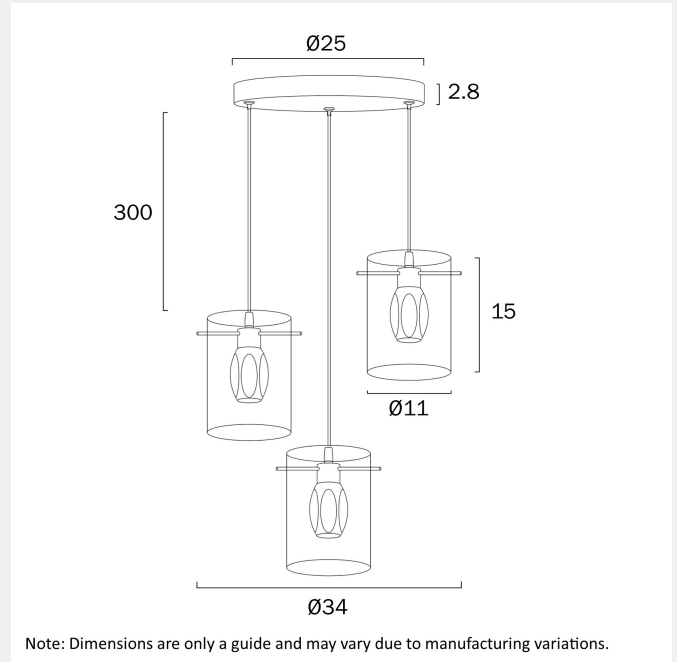

CREVIL 3 PENDANT LIGHT

LIGHT SOURCE

Voltage Input

240V

Total Wattage (max)

12

Wattage

0

Globe Type

LED integrated SMD

Globe / Light Source qty

3

Globe / Light Source included

Yes

Color Kelvin

4000k

Color Temperature

0

Dimmable

No

Lumens

655

CRI (Color Rendering Index)

>80

Surge Protection (Yes/No)

0

SPECIFICATIONS

Lead and Plug

0

IP rating

IP20

Suspension Type

0

Height Adjustable?

Yes

Raked Ceiling Compatible

0

Mounting

0

Electrical Protection

CLASS I - HIGH VOLTAGE, EARTH REQUIRED

Beam Angle (degree)

0