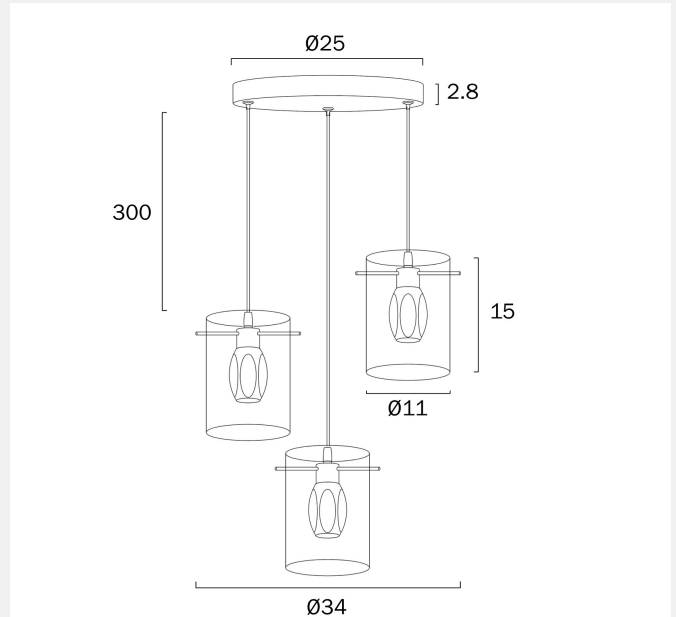

## CREVIL 3 PENDANT LIGHT

Note: Dimensions are only a guide and may vary due to manufacturing variations.

## VARIANTS

[CREVIL PE3-AGAM] CREVIL 3  
PENDANT LIGHT (ANTIQUE  
GOLD)

9329501080245

[CREVIL PE3-BKSM] CREVIL 3  
PENDANT LIGHT (BLACK)

9329501080238

Find CREVIL 3 PENDANT LIGHT on  
[www.telbix.com](http://www.telbix.com)