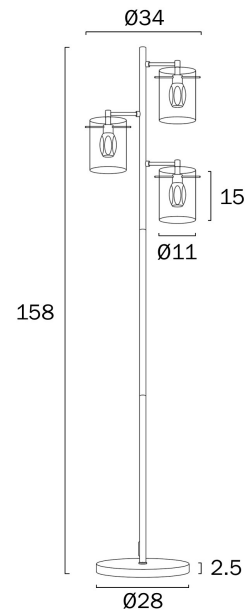

CREVIL 3 LED FLOOR LAMP

Note: Dimensions are only a guide and may vary due to manufacturing variations.

LIGHT SOURCE

Voltage Input

240V

Total Wattage (max)

10

Globe Type

LED integrated SMD

Globe / Light Source qty

3

Globe / Light Source included

Yes

Color Kelvin

4000k

Color Temperature

Electrical Protection

CLASS III - LOW VOLTAGE, <54v

COLOUR AND MATERIAL

Fixture Material

Iron, Glass

PRODUCT DIMENSIONS

Fixture Weight (Kg)

5.4

Fixture Height (cm)

158

Telbix.

Fixture Diameter (cm)

34

Cable Length (cm)

200 (50+Foot Switch+150)

WARRANTY