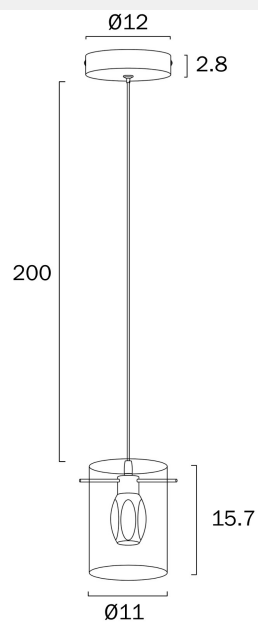

CREVIL 1 PENDANT LIGHT

Note: Dimensions are only a guide and may vary due to manufacturing variations.

VARIANTS

[CREVIL PE1-AGAM] CREVIL 1
PENDANT LIGHT (ANTIQUE
GOLD)

9329501080221

[CREVIL PE1-BKSM] CREVIL 1
PENDANT LIGHT (BLACK)