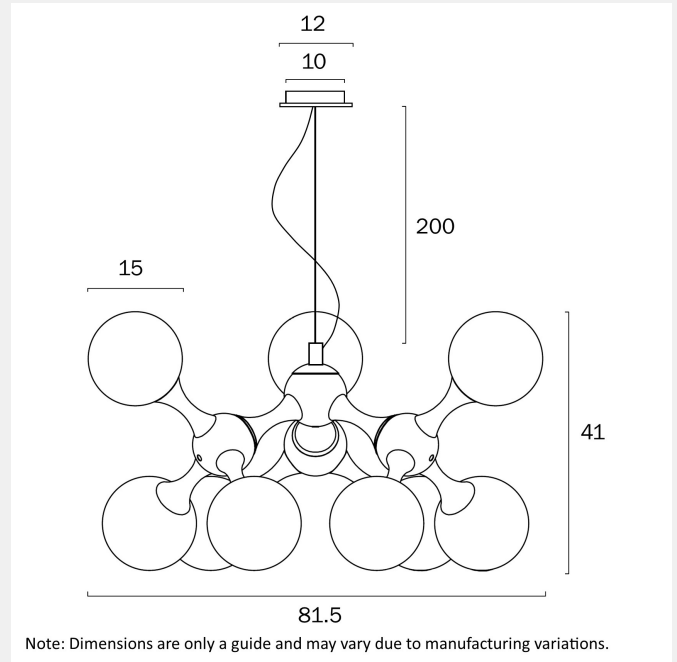

COSMIC 80CM PENDANT LIGHT

LIGHT SOURCE

Voltage Input

240V

Total Wattage (max)

252

Wattage

28

SPECIFICATIONS

Lead and Plug

No

IP rating

IP20

Suspension Type

Break Wire

Height Adjustable?

Fixture Weight (Kg)

7

Fixture Diameter (cm)

81.5

Fixture Height (cm)

41

Suspension Length (cm)

200