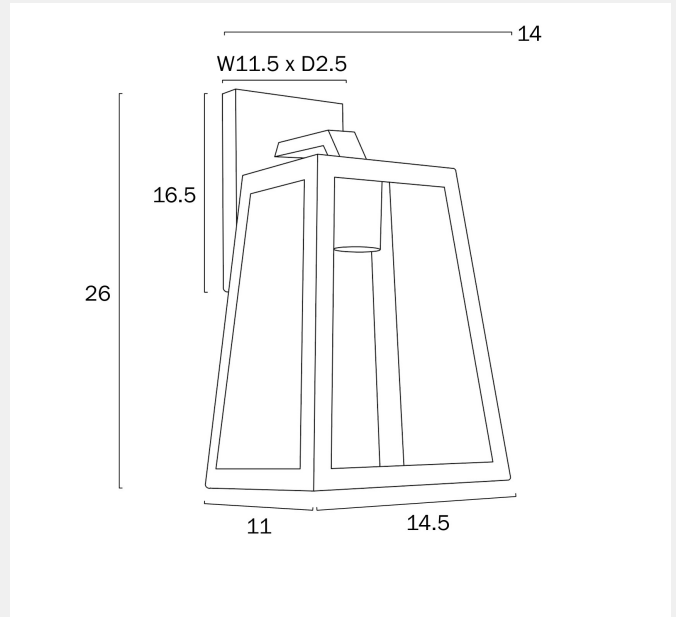

COSCA EXTERIOR WALL LIGHT SMALL

LIGHT SOURCE

Voltage Input

240V

Total Wattage (max)

25

Globe Type

E27

Fixture Material

Aluminium,Glass

Fixture Finish

Sand

PRODUCT DIMENSIONS

Fixture Weight (Kg)

1.3

Fixture Projection (cm)

14

Fixture Height (cm)

26

Fixture Width (cm)

14.5

WARRANTY

Replacement Warranty

*3 Years