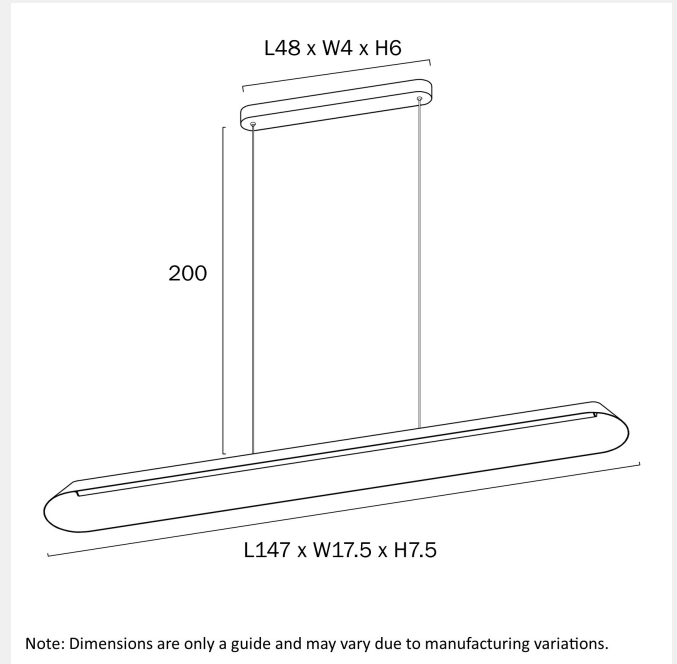

CORSA LED PENDANT LIGHT

LIGHT SOURCE

Voltage Input

240V

Total Wattage (max)

40

Globe Type

LED integrated SMD

Globe / Light Source qty

1

Globe / Light Source included

Yes

Color Kelvin

3 CCT (3000k - 4000k - 5000k)

Color Temperature

Warm White; Natural White; Cool White

*3 Years

PRODUCT DIMENSIONS

Fixture Weight (Kg)

4.6

Fixture Height (cm)

7.5

Fixture Length (cm)

147