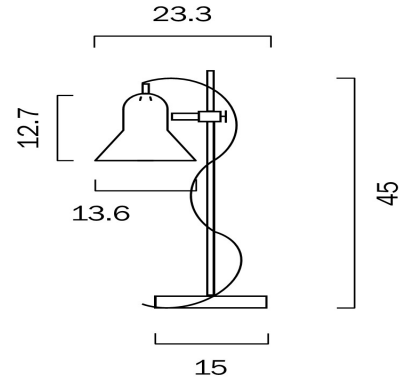

CORELLI TABLE LAMP

LIGHT SOURCE

Voltage Input

240V

Total Wattage (max)

6

Globe Type

GU10

Yes

Switch

Inline Switch

IP rating

IP20

Beam Angle (degree)

80

Electrical Protection

CLASS II - DOUBLE INSULATED, EARTH NOT REQUIRED

COLOUR AND MATERIAL

Fixture Material

Metal

PRODUCT DIMENSIONS

Fixture Height (cm)

44.5

Fixture Length (cm)

23.3

Fixture Width (cm)

15

Cable Length (cm)

180 (30+Inline Switch+150)

WARRANTY

Replacement Warranty

*Clearance item 1 year warranty