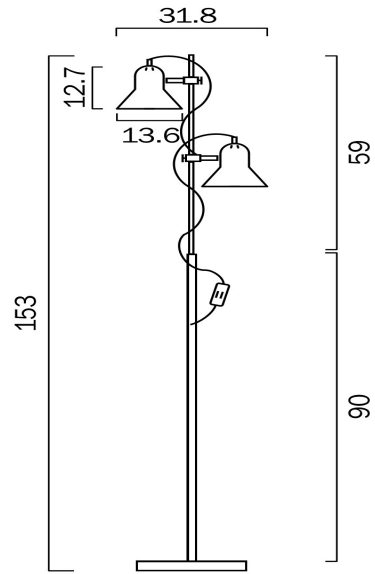

CORELLI FLOOR LAMP

LIGHT SOURCE

Voltage Input

240V

Total Wattage (max)

12

Wattage

6

Globe Type

GU10

Globe / Light Source qty

2

Globe / Light Source included

No

Dimmable

Globe Dependant

SPECIFICATIONS

Lead and Plug

Yes

Switch

Foot Switch

IP rating

IP20

Height Adjustable?

3.2

Fixture Height (cm)

152.7

Fixture Length (cm)

31.7

Fixture Width (cm)

23

Cable Length (cm)