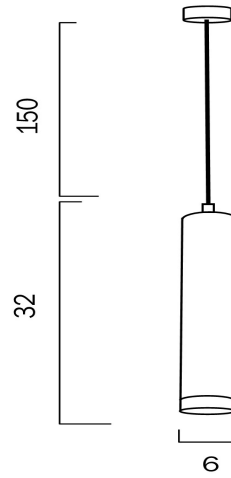

CONDO LED PENDANT LIGHT

LIGHT SOURCE

Voltage Input

240V

Total Wattage (max)

4

Globe Type

GU10

Globe / Light Source qty

1

Globe / Light Source included

Yes

Color Kelvin

4000k

Color Temperature

Natural White

*3 Years

PRODUCT DIMENSIONS

Fixture Diameter (cm)

6

Fixture Height (cm)

32

OTHER

Installation Required