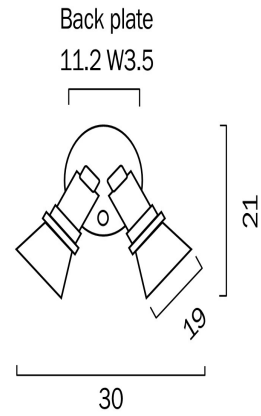

COMET TWIN EXTERIOR LED FLOOD LIGHT

LIGHT SOURCE

Voltage Input

240V

Total Wattage (max)

20

Wattage

10

Fixture Length (cm)

37

Fixture Width (cm)

30

WARRANTY

Replacement Warranty

*3 Years

OTHER