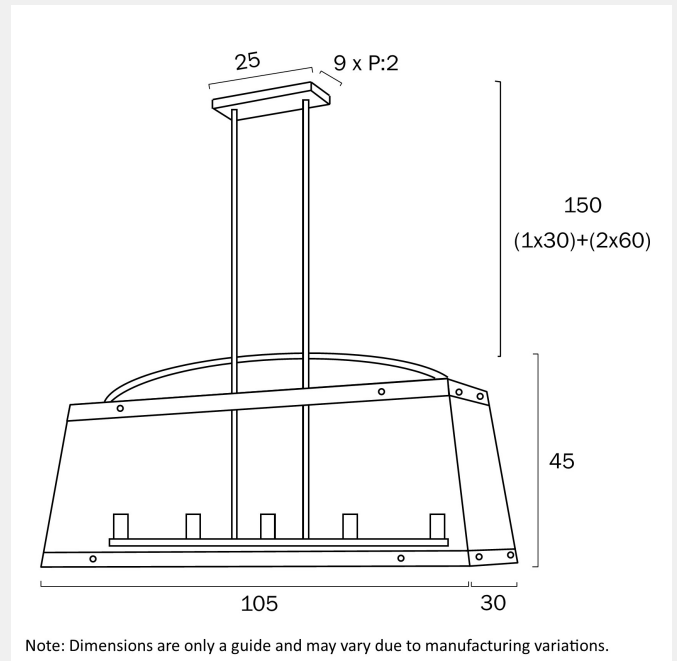

COLAIR 5 PENDANT LIGHT SOLID BRASS

LIGHT SOURCE

Voltage Input

240V

Total Wattage (max)

125

Wattage

25

Globe Type

E27

Globe / Light Source qty

5

Globe / Light Source included

No

Dimmable

Globe Dependant

SPECIFICATIONS

Lead and Plug

No

IP rating

IP20

Suspension Type

Rod (1x300)+(2x600)

Height Adjustable?

Yes

Mounting

Surface

Electrical Protection

CLASS I - HIGH VOLTAGE, EARTH REQUIRED

COLOUR AND MATERIAL

Fixture Material

Solid Brass,Clear

Fixture Finish

Matte

Glass Color

Clear

WARRANTY

Replacement Warranty

*3 Years