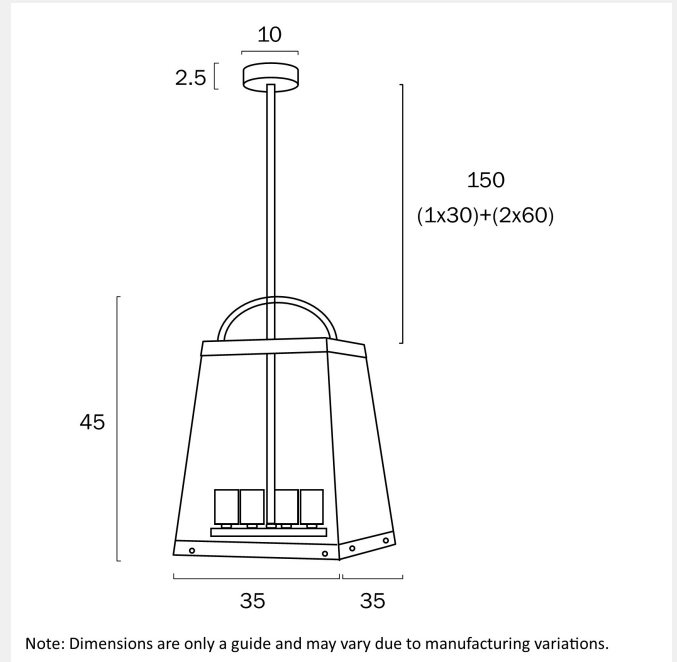

## COLAIR 4 PENDANT LIGHT SOLID BRASS

Note: Dimensions are only a guide and may vary due to manufacturing variations.

### LIGHT SOURCE

**Voltage Input**

240V

**Total Wattage (max)**

100

**Wattage**

25

**Globe Type**

### SPECIFICATIONS

**Lead and Plug**

No

**IP rating**

IP20

**Suspension Type**

Rod (1x300)+(2x600)

**Height Adjustable?**

## PRODUCT DIMENSIONS

---

**Fixture Height (cm)**

45

**Fixture Length (cm)**

35

**Fixture Width (cm)**

35