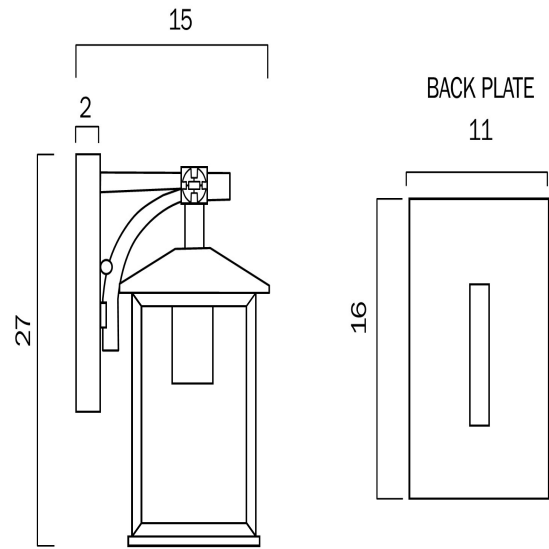

COBY 15CM EXTERIOR WALL LIGHT SOLID BRASS

LIGHT SOURCE

Voltage Input

240V

Total Wattage (max)

25

Globe Type

E27

20

Fixture Height (cm)

27

Fixture Width (cm)

12.5

WARRANTY

Replacement Warranty

*3 Years