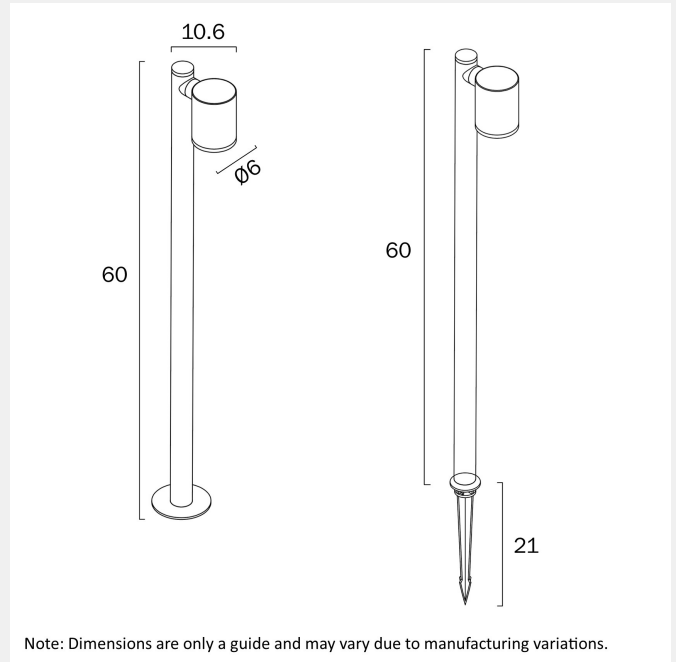

### LIGHT SOURCE

**Voltage Input**

24V

**Total Wattage (max)**

5

**Globe Type**

MR16

**Globe / Light Source qty**

### PRODUCT DIMENSIONS

**Fixture Weight (Kg)**

0.73