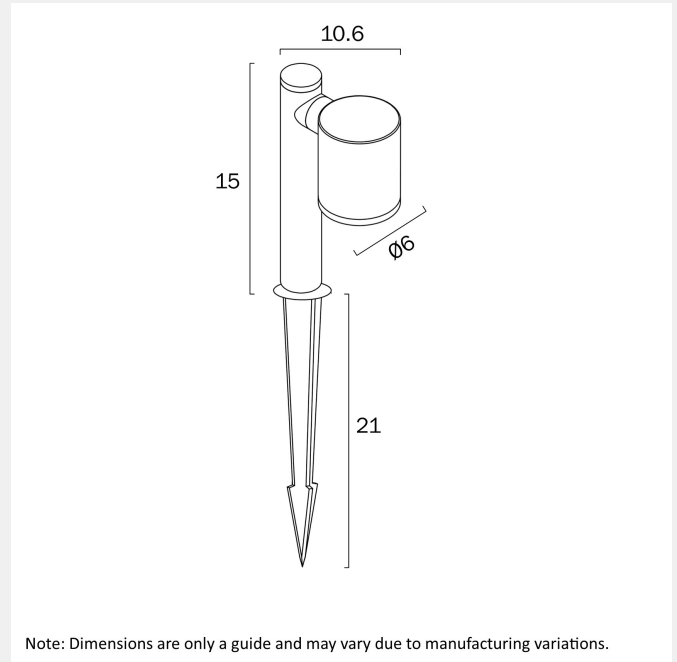

CLOVIS 24V MR16 EXTERIOR MR16 SPIKE LIGHT

LIGHT SOURCE

Voltage Input

24

Total Wattage (max)

5

Wattage

0

Globe Type

MR16

Globe / Light Source qty

1

Globe / Light Source included

Yes

Color Kelvin

2700K

Color Temperature

Warm White

Dimmable

No

Lumens

400

CRI (Color Rendering Index)

>90

SPECIFICATIONS

Lead and Plug

0

IP rating

IP65

Electrical Protection

CLASS III - LOW VOLTAGE, <54v

Beam Angle (degree)

0

Mounting

0

Height Adjustable?

0

Switch

0

COLOUR AND MATERIAL

Fixture Finish

0