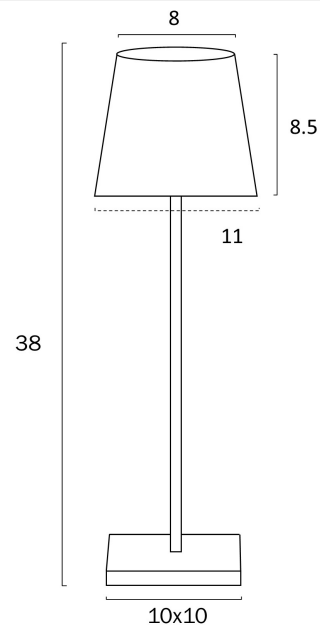

CLIO LED RECHARGEABLE TABLE LAMP

Note: Dimensions are only a guide and may vary due to manufacturing variations.

LIGHT SOURCE

Voltage Input

240V

Total Wattage (max)

3

Globe Type

Fixture Diameter (cm)

11

Cable Length (cm)

150

WARRANTY

Replacement Warranty

*2 Years

CARE