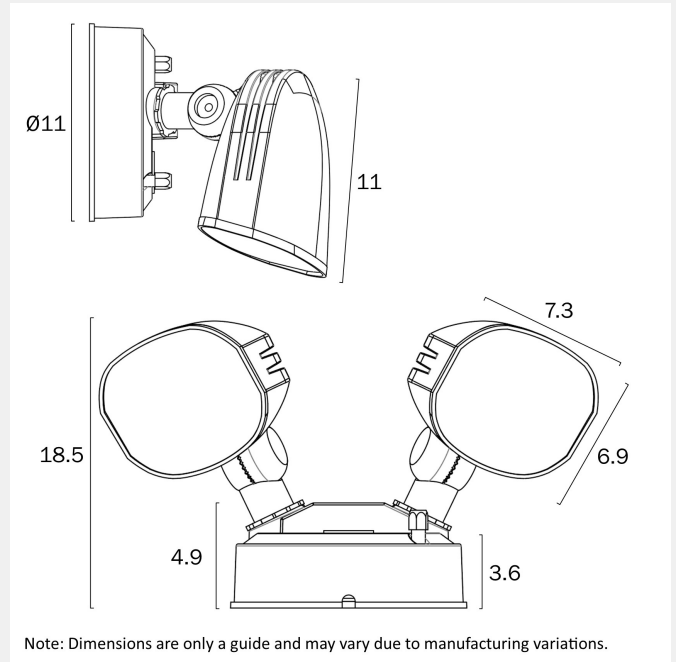

CLARION TWIN EXTERIOR LED SPOTLIGHT

Note: Dimensions are only a guide and may vary due to manufacturing variations.

LIGHT SOURCE

Voltage Input

240V

Total Wattage (max)

20

Wattage