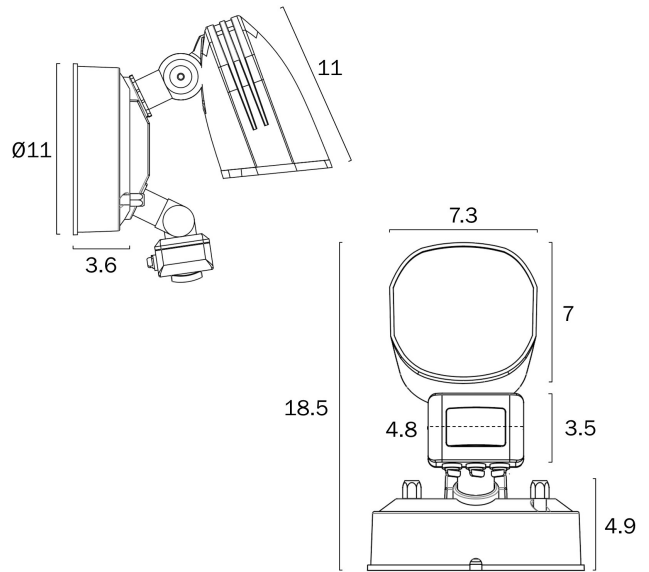

CLARION SINGLE EXTERIOR LED SPOTLIGHT WITH SENSOR

Note: Dimensions are only a guide and may vary due to manufacturing variations.

LIGHT SOURCE

Voltage Input

240V

Total Wattage (max)

10

Globe Type

LED integrated SMD

Globe / Light Source qty

1

Globe / Light Source included

Yes

Color Kelvin

3 CCT (3000k - 4000k - 6000k)

Color Temperature

Sand

Diffuser Material

Polycarbonate

PRODUCT DIMENSIONS

Fixture Weight (Kg)

0.33

Fixture Projection (cm)

18.5

Fixture Length (cm)

11

Fixture Width (cm)

11

WARRANTY

Replacement Warranty

*3 Years

OTHER