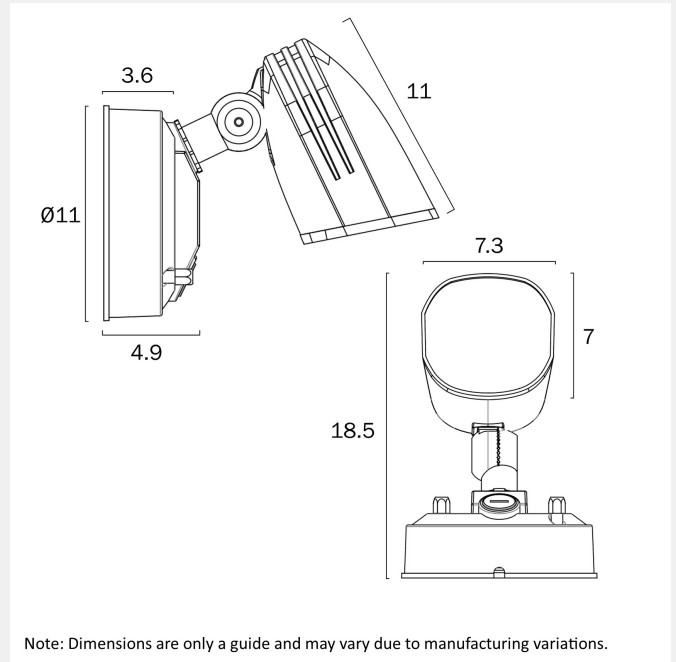

CLARION SINGLE EXTERIOR LED SPOTLIGHT

LIGHT SOURCE

Voltage Input

240V

Total Wattage (max)

10

Globe Type

LED integrated SMD

Diffuser Material

Polycarbonate

telbix.

PRODUCT DIMENSIONS

Fixture Weight (Kg)

0.29

Fixture Projection (cm)

18.5