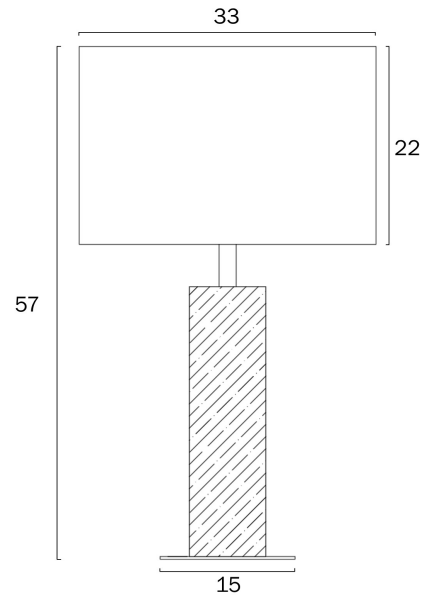

CHAD TABLE LAMP

Note: Dimensions are only a guide and may vary due to manufacturing variations.

LIGHT SOURCE

Voltage Input

240V

Total Wattage (max)

25

Globe Type

Fixture Weight (Kg)

2.4

Fixture Height (cm)

57

Fixture Diameter (cm)

33

Fixture Width (cm)

33