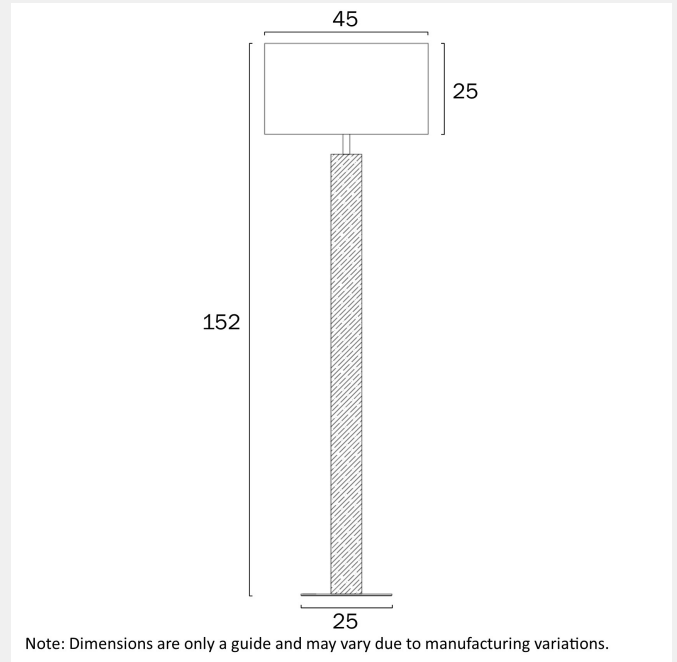

CHAD FLOOR LAMP

LIGHT SOURCE

Voltage Input

240V

Total Wattage (max)

25

Globe Type

E27

Globe / Light Source qty

1

Globe / Light Source included

No

Dimmable

Globe Dependant

SPECIFICATIONS

Lead and Plug

Yes

IP rating

IP20

Height Adjustable?

No

Electrical Protection

CLASS II - DOUBLE INSULATED, EARTH NOT REQUIRED

COLOUR AND MATERIAL

Fixture Material

Wood,Iron,Fabric

PRODUCT DIMENSIONS

Fixture Weight (Kg)

7.2

Fixture Height (cm)

152

Fixture Diameter (cm)

45

Fixture Width (cm)

45

Cable Length (cm)

200 (50+Foot Switch+150)

WARRANTY

Replacement Warranty

*3 Years