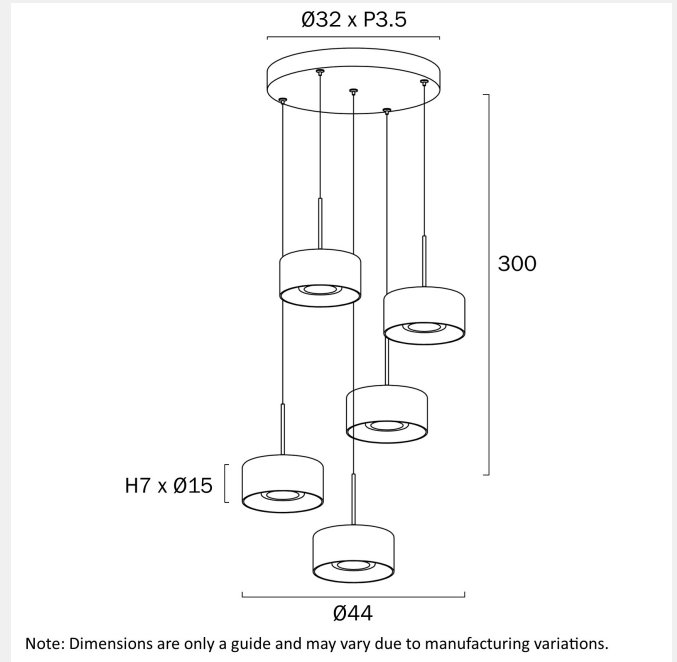

### LIGHT SOURCE

**Voltage Input**

240V

**Total Wattage (max)**

40

**Globe Type**

LED

**Globe / Light Source qty**

## PRODUCT DIMENSIONS

---

**Fixture Weight (Kg)**

4.2

**Fixture Diameter (cm)**

44

**Fixture Height (cm)**

7